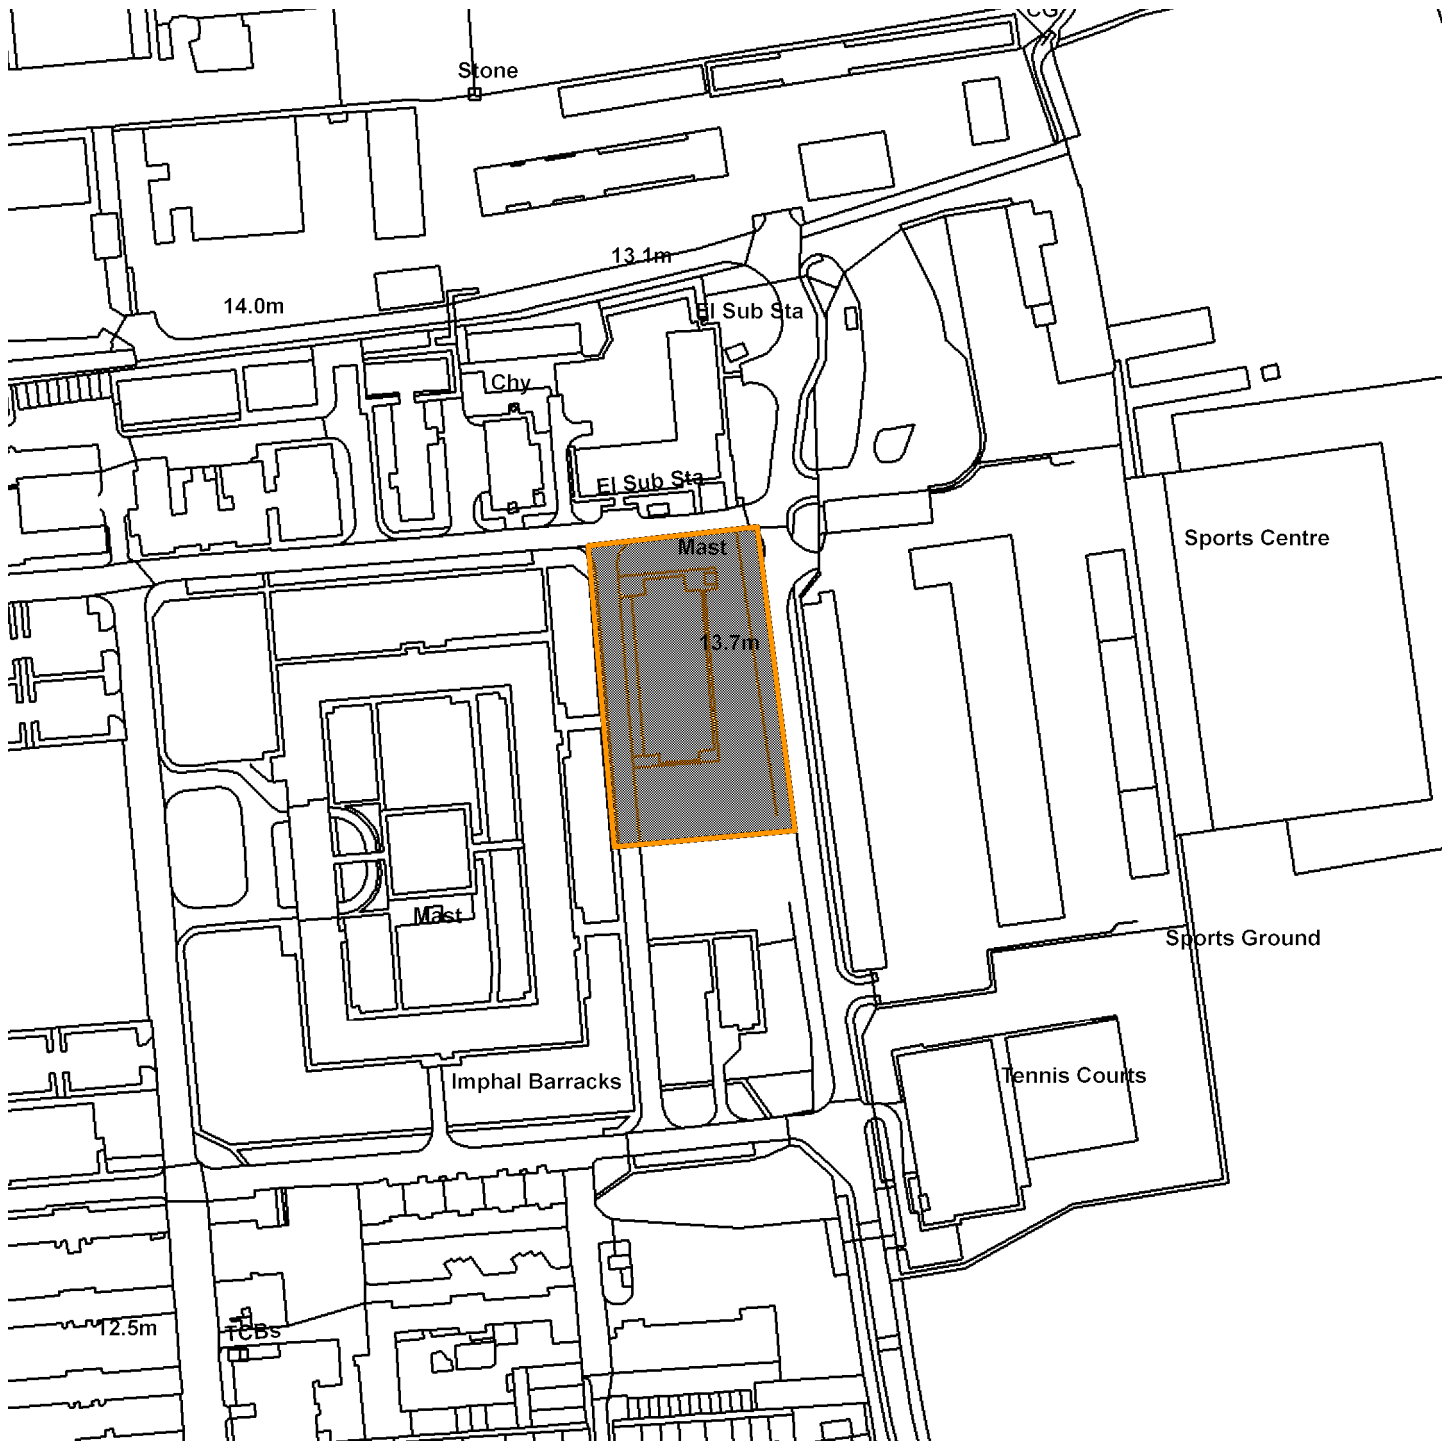

15/01055/FULM

Imphal Barracks Fulford Road

Scale : 1:2119

Reproduced from the Ordnance Survey map with the permission of the Controller of Her Majesty's Stationery Office © Crown Copyright 2000.

Unauthorised reproduction infringes Crown Copyright and may lead to prosecution or civil proceedings.

Organisation	CYC
Department	Not Set
Comments	Site Plan
Date	11 August 2015
SLA Number	Not Set